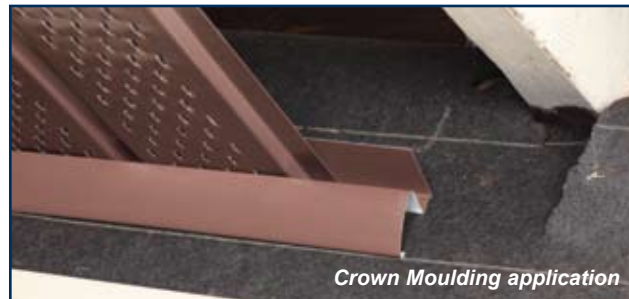

Soffit & Fascia

HANGER CHOICES FOR ALUMINUM SOFFIT - ALUMINUM CHANNEL 12'

Color	½" J Channel 50/ctn	¾" J Channel 50/ctn	½" F Channel 25/ctn	Crown Moulding 25/ctn	Double Channel - 10/ctn
	(.019")	(.019")	(.0175")		
White	JA50EW	J-34WA	77014	77010	77011
Royal Brown	JA50BA	-	FA50-B	-	-
Dark Bronze	JA50DB	-	FA50DB	-	-
Brown	-	-	7701419	7701019	-
Musket Brown	-	-	FA50MB	-	-
Clay	JA50CL	-	7701444	-	-
White/White	-	-	77814 ♦	-	-
Brown/Brown	-	-	7781419 ♦	-	-
Bright White	-	-	77814182 ♦	-	-
A Musket Brown	-	-	7701459	-	-
Pebblestone Clay	-	-	7701485	-	-

♦ Painted on Both Sides					

Color	½" J Channel 50/ctn
	(.0175")
LG 30 White	77012
Bright White	77012182
AHP Brown	7701219
Light Maple	7701228
Natural Clay	7701279
A Musket Brown	7701259
Pearl Gray	7701253
Savannah Wicker	7701246
Royal Brown	7701215
Black	7701235
Sable Brown	77012033
Grecian Green	7701218
Dark Bronze	7701251
Antique Ivory	7701229
Buckskin	7701221
Heritage Cream	7701227
Sandstone Beige	7701274
Herringbone	77012220
Pebblestone Clay	7701285