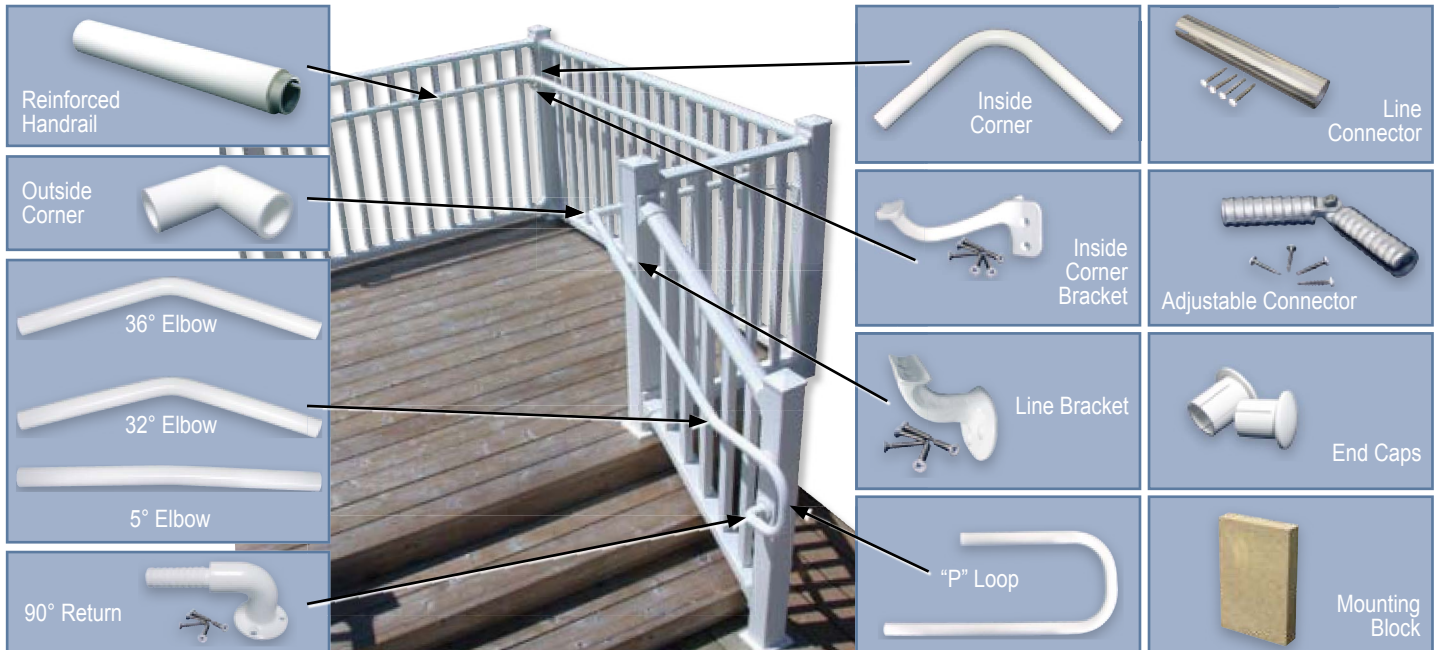

Anchors and Hardware		• Anchoring systems for wood and concrete surfaces	• Heavy duty galvanized steel anchors for 4" x 4" vinyl posts
 <p>Fastening to Wood</p> <ul style="list-style-type: none"> Includes all hardware for surface mount on wood Corrosion resistant galvanized hardware Includes ACQ protective gaskets Easy to plumb, no shimming required! 	Description	Light Duty	 <p>Fastening to Concrete</p> <ul style="list-style-type: none"> Includes all hardware for surface mount on concrete Corrosion resistant galvanized hardware Easy to plumb, no shimming required!
	Post Anchor Kit	KP0SP4W	

Glass Panel System				Gate Kits			
<ul style="list-style-type: none"> 1/4" clear tempered glass Meets building codes 		<ul style="list-style-type: none"> Custom panels call 800-461-5706 		<ul style="list-style-type: none"> Pre-assembled for 36" wide openings and 36" high railings 		<ul style="list-style-type: none"> Includes self-closing hinges, locking latches and all hardware 	
							
<p>Actual length 67-13/16" - Installs on 6' post centers</p>				<p>Classic Gate</p> <p>Colonial Gate</p>			
Description	White	Clay	Sand	Description	White	Clay	Sand
6' Line Rail (for Glass Panel)	R0LP16	R3LP16	R5LP16	36" Classic Gate Kit	KG0B136	KG3B136	KG5B136
Tempered Glass Panel		36" - PCL1636 42" - PCL1642		36" Colonial Gate Kit	KG0S136	-	KG5S136

Outdoor Living Products

Vinyl Railing

CONTINUOUS HANDRAIL SYSTEM

- Meets all ADA and building code requirements
- Provides accessibility to ramps, stairwells, and staircases

- For use in residential and commercial applications
- Maintenance free
- Guaranteed for life

CONTINUOUS HANDRAIL COMPONENTS

Description	White
1-1/2" x 104" Reinforced Handrail	R0H15
Outside Corner	R0HOC
Inside Corner Bracket	R0HIB
Line Bracket	R0HLB
90° Return	R0HR90
Inside Corner	R0HIC
"P" Loop	R0HPL
36° Elbow	R0HE36
32° Elbow	R0HE32
5° Elbow	R0HE5
Line Connector	RDHLC
Adjustable Connector	RDHAC
End Caps (pair)	R0HC-PR
Mounting Block	RCHMB