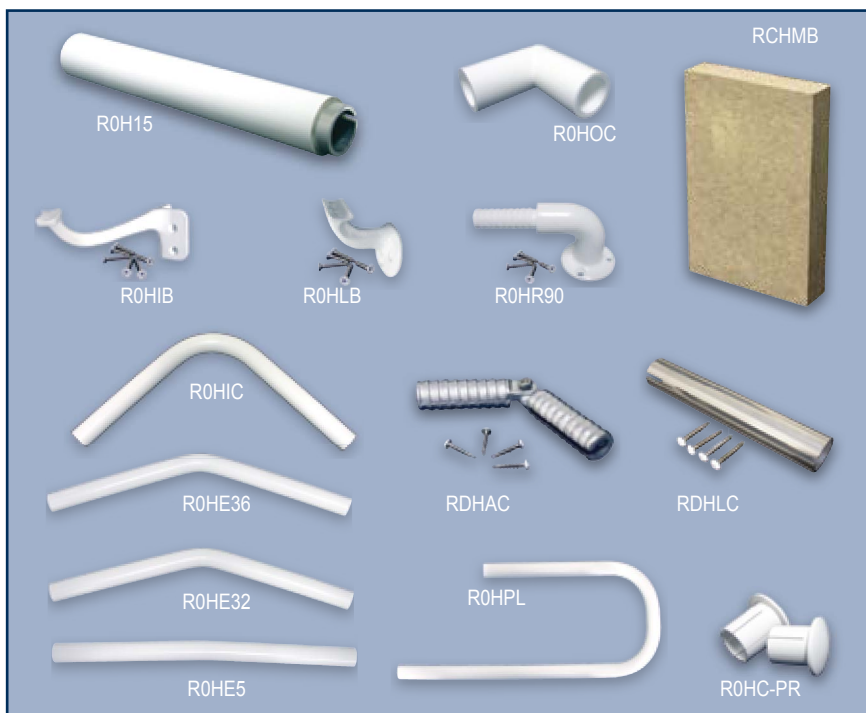

Anchors and Hardware		• Anchoring systems for wood and concrete surfaces	• Heavy duty galvanized steel anchors for 4" x 4" vinyl posts
 <p>Fastening to Wood</p> <ul style="list-style-type: none"> Includes all hardware for surface mount on wood Corrosion resistant galvanized hardware Includes ACQ protective gaskets Easy to plumb, no shimming required! 	Description	Light Duty	 <p>Fastening to Concrete</p> <ul style="list-style-type: none"> Includes all hardware for surface mount on concrete Corrosion resistant galvanized hardware Easy to plumb, no shimming required!
	Post Anchor Kit	KP0SP4W	

Glass Panel System				Gate Kits			
<ul style="list-style-type: none"> 1/4" clear tempered glass Meets building codes 		<ul style="list-style-type: none"> Custom panels call 800-461-5706 		<ul style="list-style-type: none"> Pre-assembled for 36" wide openings and 36" high railings 		<ul style="list-style-type: none"> Includes self-closing hinges, locking latches and all hardware 	
							
<p>Actual length 67-13/16" - Installs on 6' post centers</p>				<p>Classic Gate</p> <p>Colonial Gate</p>			
Description	White	Clay	Sand	Description	White	Clay	Sand
6' Line Rail (for Glass Panel)	R0LP16	R3LP16	R5LP16	36" Classic Gate Kit	KG0B136	KG3B136	KG5B136
Tempered Glass Panel		36" - PCL1636 42" - PCL1642		36" Colonial Gate Kit	KG0S136	-	KG5S136

Outdoor Living Products

Vinyl Railing

CONTINUOUS HANDRAIL SYSTEM

- Meets all ADA and building code requirements
- Provides accessibility to ramps, stairwells, and staircases

- For use in residential and commercial applications
- Maintenance free
- Guaranteed for life

CONTINUOUS HANDRAIL COMPONENTS

Description	White
1-1/2" x 104" Reinforced Handrail	R0H15
Outside Corner	R0HOC
Inside Corner Bracket	R0HIB
Line Bracket	R0HLB
90° Return	R0HR90
Inside Corner	R0HIC
"P" Loop	R0HPL
36° Elbow	R0HE36
32° Elbow	R0HE32
5° Elbow	R0HE5
Line Connector	RDHLC
Adjustable Connector	RDHAC
End Caps (pair)	R0HC-PR
Mounting Block	RCHMB