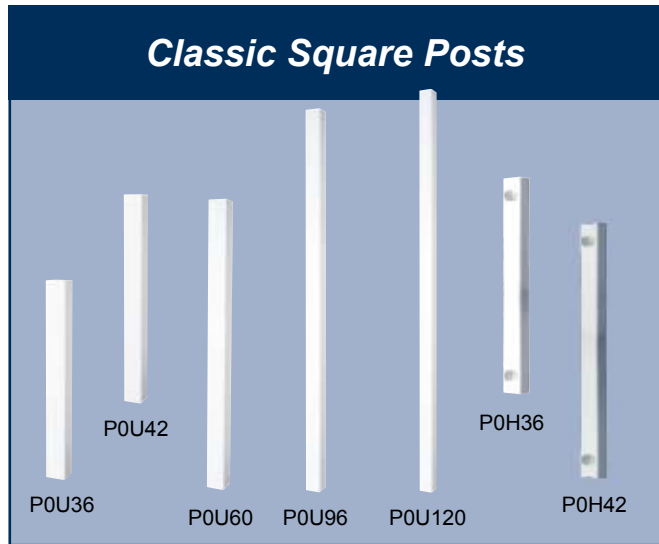

Vinyl Railing

VINYL RAILING SYSTEM "YARDCRAFTERS"

RAILING KITS

	Description	White	Clay	Sand
COLONIAL TURNED SPINDLE	6' x 36" Line Rail	KS0L6-36	-	-
	8' x 36" Line Rail	KS0L8-36	-	-
	10' x 36" Line Rail	KS0L10-36	-	-
	6' x 42" Line Rail	KS0L6-42	-	-
	8' x 42" Line Rail	KS0L8-42	-	-
	10' x 42" Line Rail	KS0L10-42	-	-
	6' x 36" Stair Rail	KS0S6-36	-	-
	8' x 36" Stair Rail	KS0S8-36	-	-
CLASSIC SQUARE BALUSTER	6' x 36" Line Rail	KB0L6-36	KB3L6-36	KB5L6-36
	8' x 36" Line Rail	KB0L8-36	KB3L8-36	KB5L8-36
	10' x 36" Line Rail	KB0L10-36	KB3L10-36	KB5L10-36
	6' x 42" Line Rail	KB0L6-42	KB3L6-42	KB5L6-42
	8' x 42" Line Rail	KB0L8-42	KB3L8-42	KB5L8-42
	10' x 42" Line Rail	KB0L10-42	KB3L10-42	KB5L10-42
	6' x 36" Stair Rail	KB0S6-36	KB3S6-36	KB5S6-36
	8' x 36" Stair Rail	KB0S8-36	KB3S8-36	KB5S8-36

POSTS, CAPS & TRIM

	Description	White	Clay	Sand
	4" x 4" Classic posts, sleeve over 4x4 lumber, available in 5 heights			
	Post Wraps - easy retrofit with 2-piece design, includes trim and fasteners			
	39" Classic Post	P0U36	P3U36	P5U36
	45" Classic Post	P0U42	P3U42	P5U42
	60" Classic Post	P0U60	-	-
	96" Classic Post	P0U96	-	-
	120" Classic Post	P0U120	P3U120	P5U120
	39" Classic Half Post	P0H36	P3H36	P5H36
	45" Classic Half Post	P0H42	P3H42	P5H42
	4" x 4" x 108" Post Wrap	P0W14R	P3W14R	P5W14R
	6" x 6" x 108" Post Wrap	P0W16R	P3W16R	P5W16R

CONTINUOUS HANDRAIL COMPONENTS

Description	White
1-1/2" x 104" Reinforced Handrail	R0H15
Outside Corner	R0HOC
Inside Corner Bracket	R0HIB
Line Bracket	R0HLB
90° Return	R0HR90
Inside Corner	R0HIC
"P" Loop	R0HPL
36° Elbow	R0HE36
32° Elbow	R0HE32
5° Elbow	R0HE5
Line Connector	RDHLC
Adjustable Connector	RDHAC
End Caps (pair)	R0HC-PR
Mounting Block	RCHMB