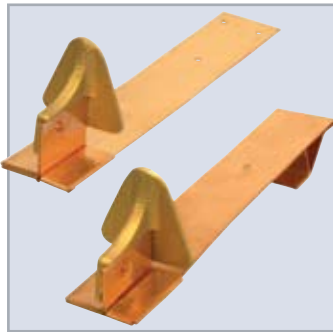

Berger Snow Rail for Standing Seam Metal Roofing

SNOW RAIL FOR STANDING SEAM METAL ROOFS

Mullane Snow Guards - Specialty Snow Retention for Traditional Slate Roofing

SNOW GUARDS FOR SLATE, TILE, SHINGLE & SHAKE ROOFS

TWO & THREE RAIL PRODUCTS FOR SHINGLE, SLATE & SPECIALTY TILE ROOFS

For More Information on Our Complete Line of Snow Retention Products, Call Amerimax 800-347-2586