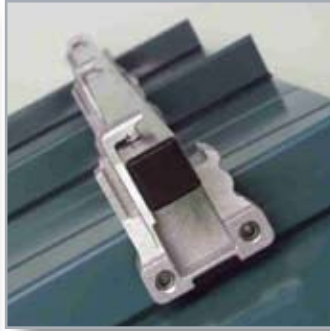

Berger Snow Rail for Standing Seam Metal Roofing

SNOW RAIL FOR STANDING SEAM METAL ROOFS

Mullane Snow Guards - Specialty Snow Retention for Traditional Slate Roofing

SNOW GUARDS FOR SLATE, TILE, SHINGLE & SHAKE ROOFS