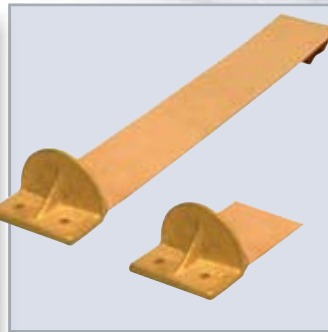

Berger Snow Rail for Standing Seam Metal Roofing

SNOW RAIL FOR STANDING SEAM METAL ROOFS

Mullane Snow Guards - Specialty Snow Retention for Traditional Slate Roofing

SNOW GUARDS FOR SLATE, TILE, SHINGLE & SHAKE ROOFS

TWO & THREE RAIL PRODUCTS FOR SHINGLE, SLATE & SPECIALTY TILE ROOFS

For More Information on Our Complete Line of Snow Retention Products, Call Amerimax 800-347-2586